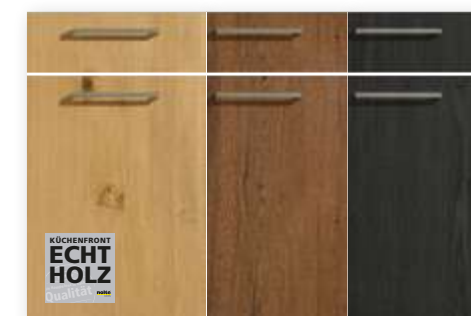

ELEGANCE

High-gloss white

GLAS TEC SATIN

White

LEGNO

Oak champagne Oak truffle Oak sepia

Perfectly balanced in any combination

Colour is
inspiration, stimulation, creativity.