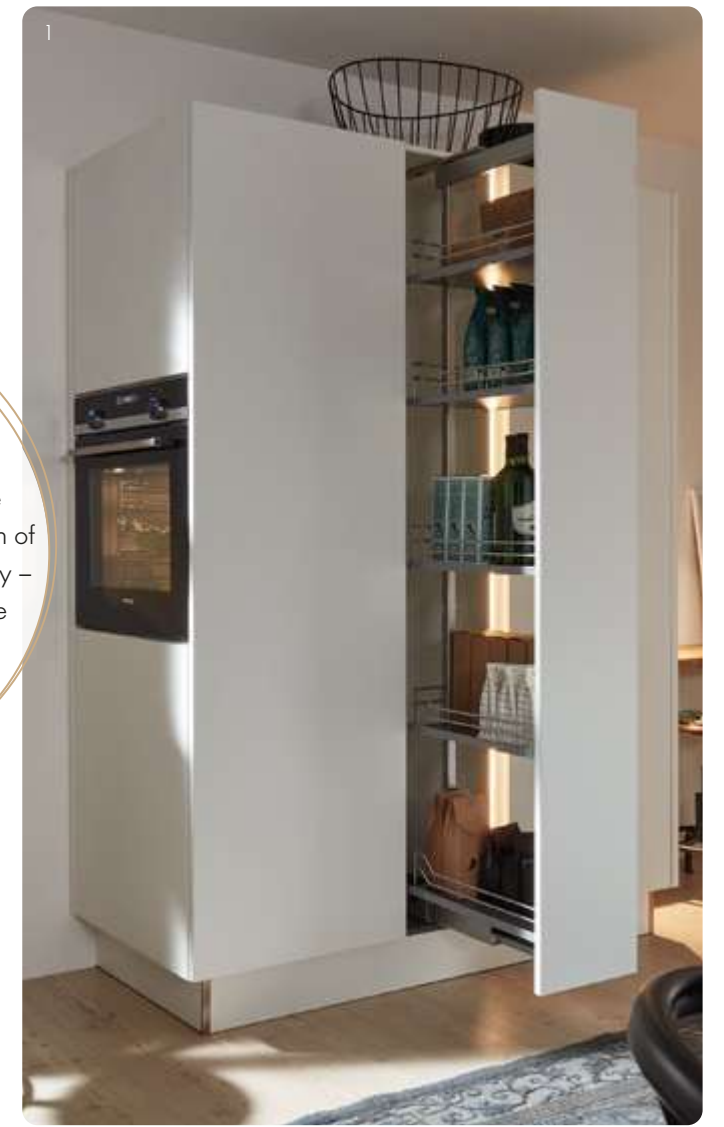

FINE LACK High-gloss white
WORKTOP Oak ventura
SURROUNDING ELEMENTS Oak ventura
ARTWOOD Oak ventura

HANDLE COMBINATIONS 845
Stainless steel look

Ingenious lighting

The illuminated MatrixArt handle recess profiles accentuate the design of your kitchen in a truly innovative way – they combine functional elegance with modern lighting technology to create an unmistakable ambiance.