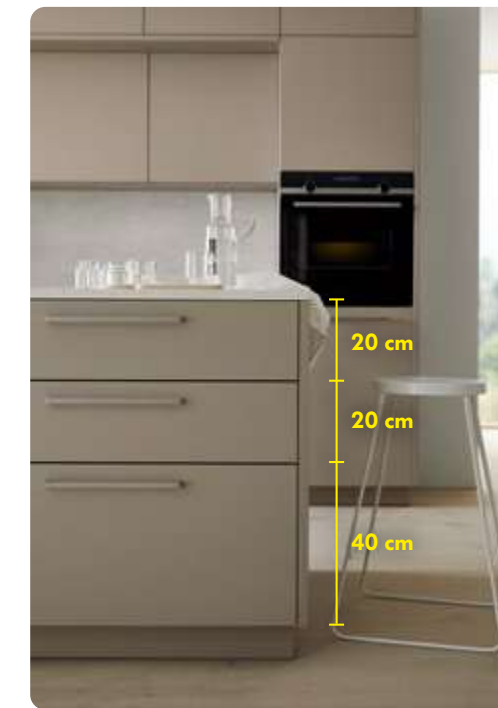

Handle recess profile Black

THE NEW ERA OF KITCHEN STYLE

MATRIX800
by nolte KÜCHEN

One height, many options

What we associate with our new 80 cm carcass height Matrix 800 is clean, modern design with optimised function. This innovative solution offers not just more storage space, but a plethora of options for planning, to adapt it perfectly to your specific needs.

DO YOU PREFER A CLASSIC LOOK – OR A DESIGN-FOCUSED STYLE?

Matrix800 gives you plenty of freedom to create your dream space. From a classic look with 15 cm high drawers and the new 25 cm and 40 cm high pull-outs, to a design-focused symmetrical style with variations such as 40/40 cm, 20/20/40 cm or 20/20/20/20 cm – Matrix800 offers the perfect choice for any taste. And the best feature of this product range? You can even integrate interior drawers in the high pull-outs: a perfect solution for keeping e.g. pot lids or other kitchen utensils in reach at all times.