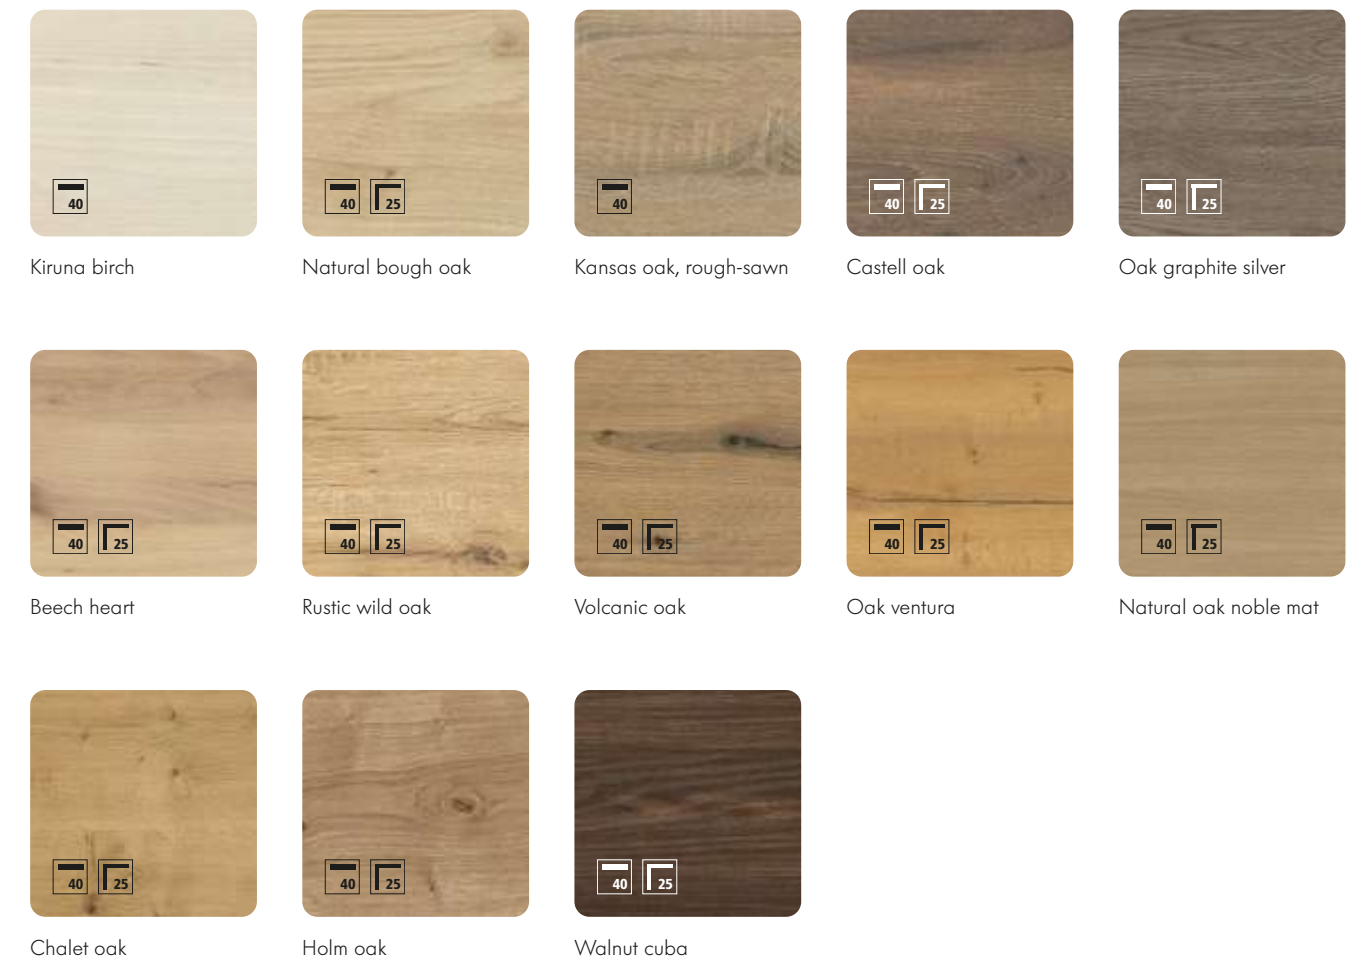

Natural charm or cool elegance – *worktops in stone look, plain coloured or in wood effect*

Once the quality is right, it's a matter of design.
For our worktops, this means: the choice is entirely yours.
Clear plain colours lend the kitchen elegance, with a
realistic stone look giving the entire room structure.
Anyone preferring a warm and cosy environment in the
kitchen sooner or later realises there is no way past
a worktop in wood effect.

Choose from a wide range of decors to suit your taste,
and all of course in a high-quality finish to meet your
exacting expectations on design. The choice is yours.