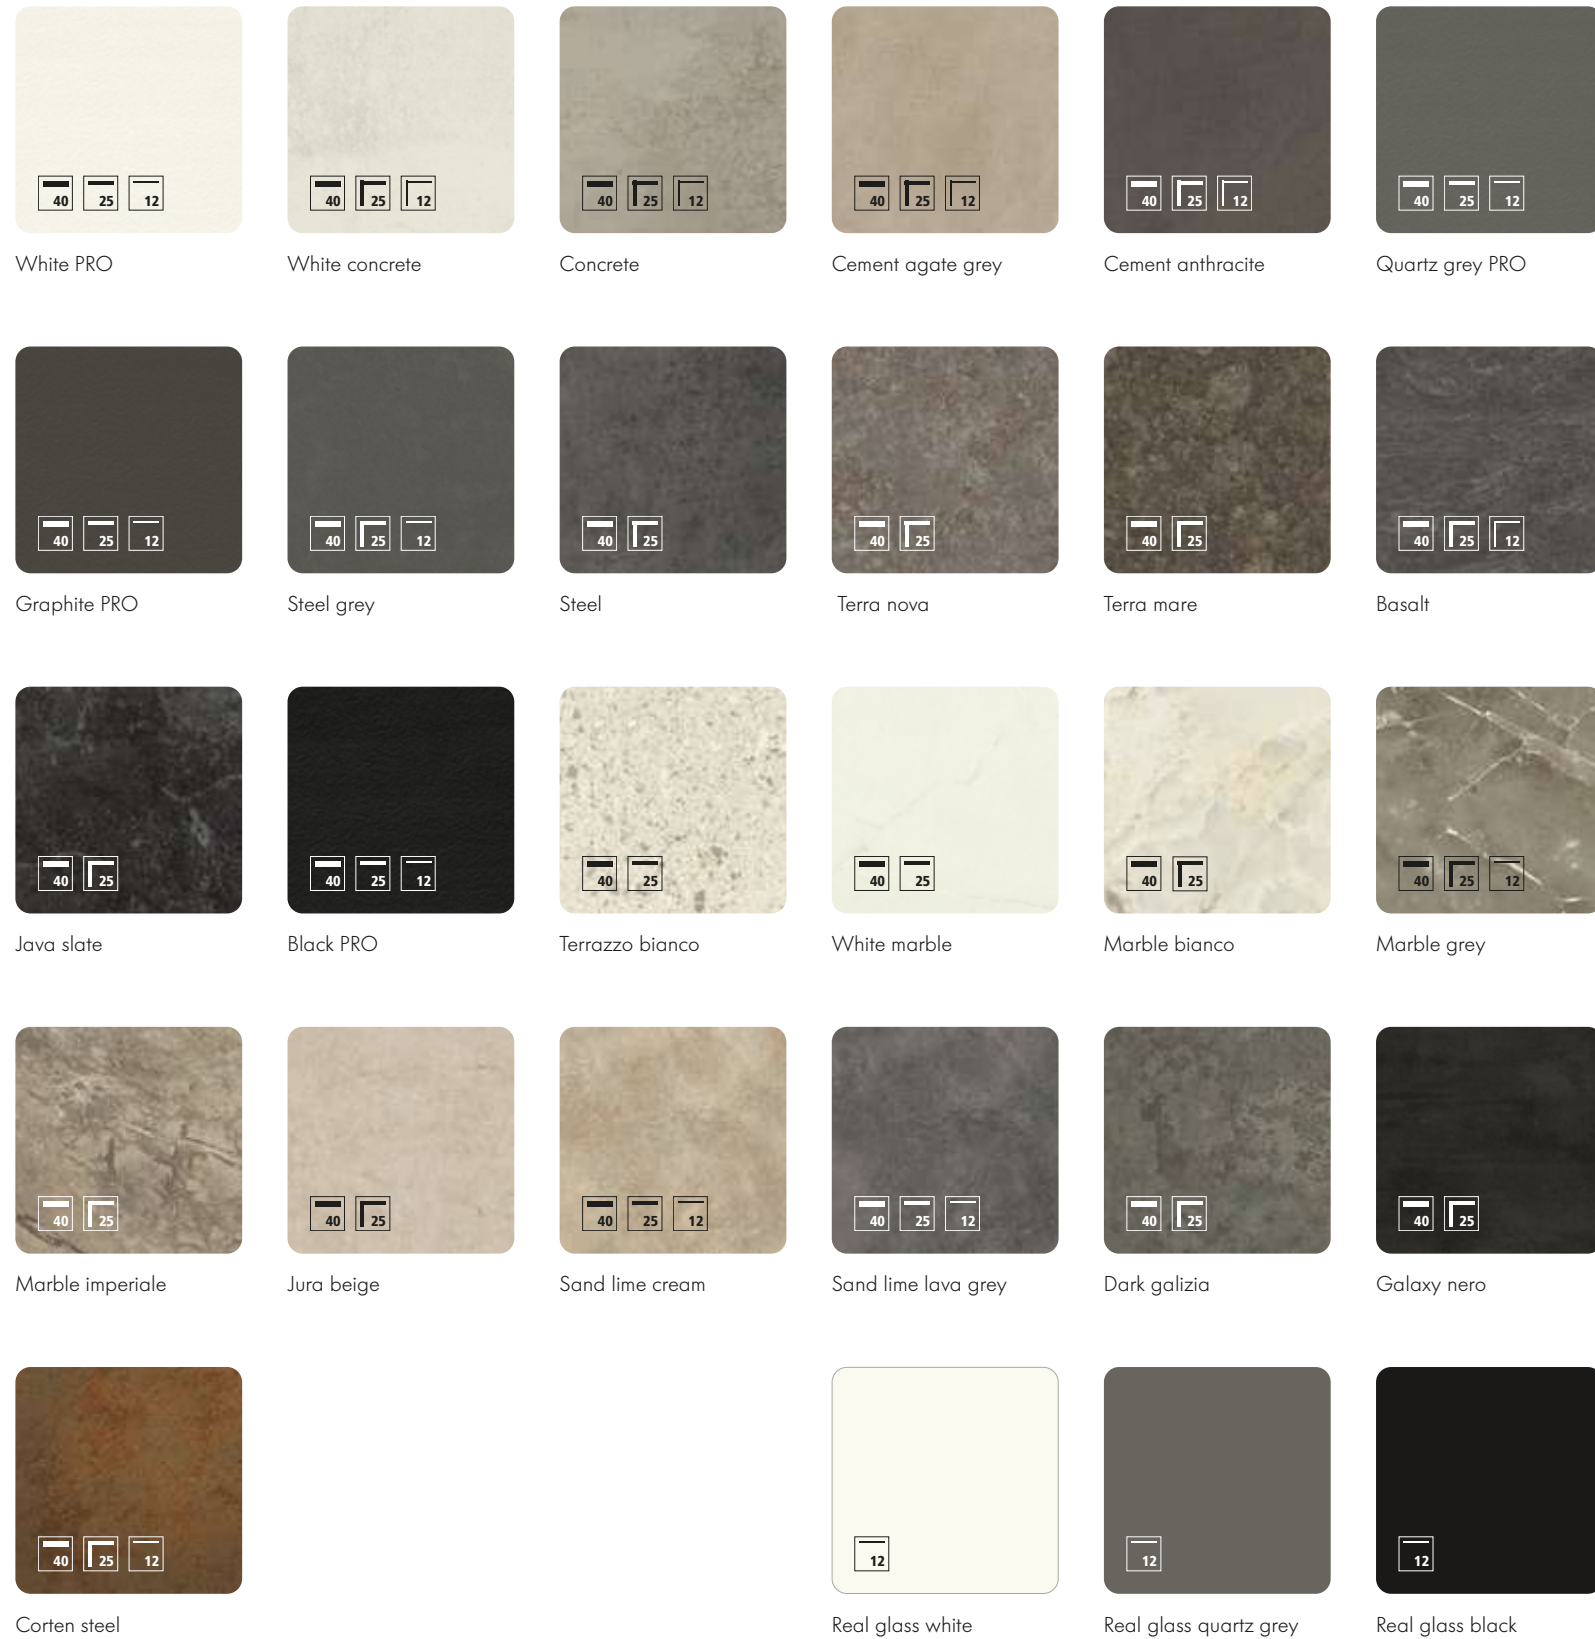

Natural charm or cool elegance – *worktops in stone look, plain coloured or in wood effect*

Once the quality is right, it's a matter of design.
For our worktops, this means: the choice is entirely yours.
Clear plain colours lend the kitchen elegance, with a
realistic stone look giving the entire room structure.
Anyone preferring a warm and cosy environment in the
kitchen sooner or later realises there is no way past
a worktop in wood effect.

Choose from a wide range of decors to suit your taste,
and all of course in a high-quality finish to meet your
exacting expectations on design. The choice is yours.