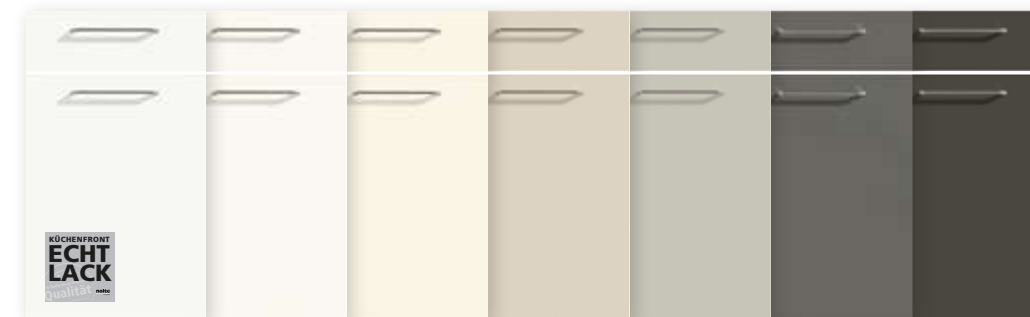

NOVA LACK

High-gloss arctic white   High-gloss white   High-gloss magnolia   High-gloss sahara   High-gloss platinum grey   High-gloss quartz grey   High-gloss graphite